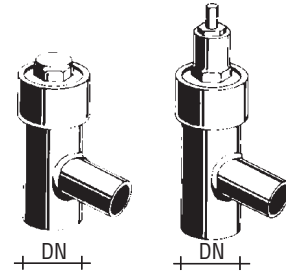

## MANIBS

Type	Product size
DN32-outlet 1" Serie D430V	HTTE-1600-04-P05
DN50-outlet 1" - 1 1/4" Serie D410	HTTE-4000-01-P05
DN50-outlet 1 1/2" - 2" Serie D410V, D413V	HTTE-4000-04-P05

## WOESTE

Type	Product size
DN25	HTTE-1600-01-P05
DN40	HTTE-1700-01-P05

## RMA

Type	Product size
DN25-outlet 1"	HTTE-1600-04-P05
DN50-outlet 1", 1 1/2" - 2"(with stop)	HTTE-4500-01-P05
DN50-outlet 1"- 2"(with tap)	HTTE-4500-04-P05